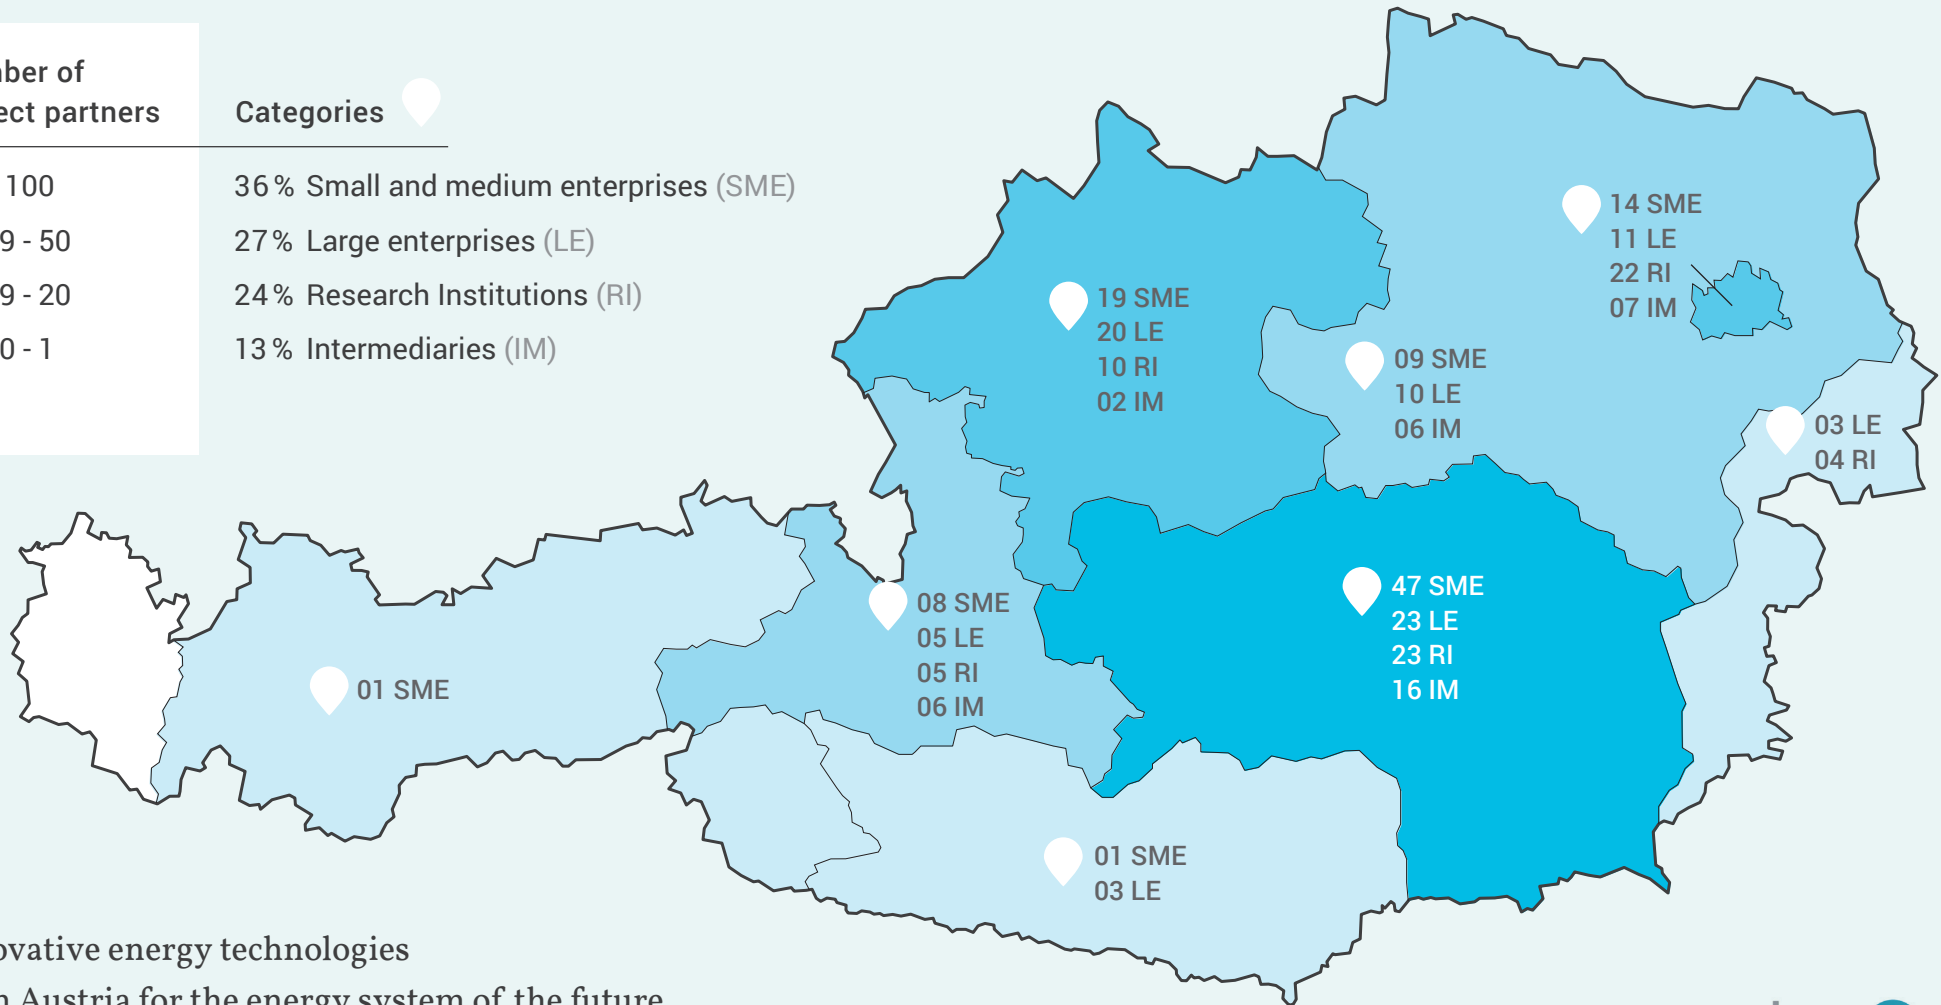

Number of
project partners

Categories

- < 100
- 99 - 50
- 49 - 20
- 20 - 1
- 0

- 36% Small and medium enterprises (SME)
- 27% Large enterprises (LE)
- 24% Research Institutions (RI)
- 13% Intermediaries (IM)

Innovative energy technologies
from Austria for the energy system of the future.
Up to 40 MEUR grant per showcase region.

Program owner: Climate and Energy Fund

www.vorzeigeregion-energie.at